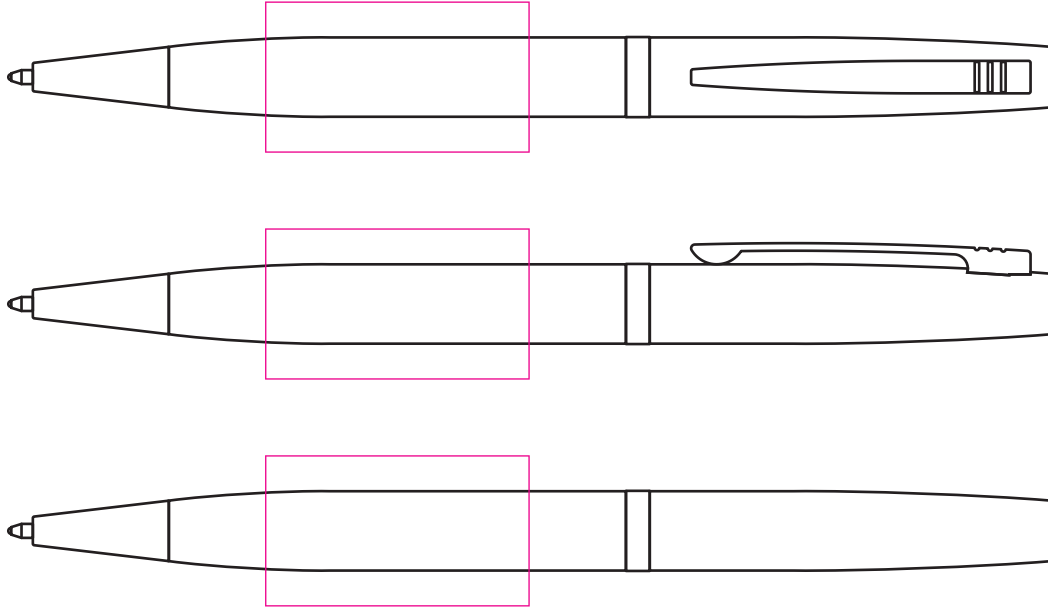

PE9252 - Conqueror Pen

Product Dimension(mm): 135x10

Key:

— Max Print Area (Screen) = 35x20mm

Artwork Size = ??