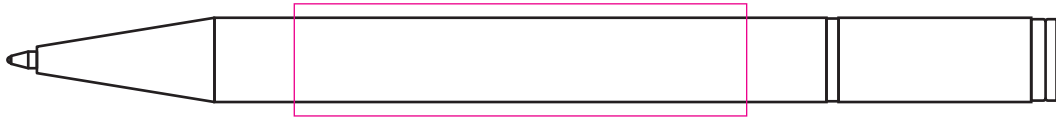

PE9251 - Elite Ballpen

Product Dimension(mm): 135x10

Key:

— Max Print Area (Screen) = 60x15mm

Artwork Size = ??