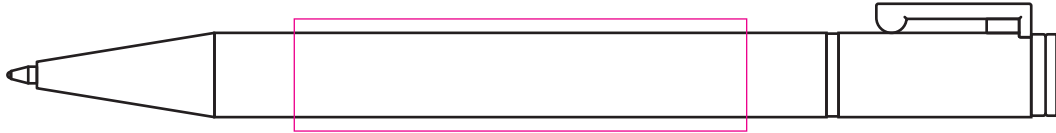

PE9251 - Elite Ballpen

Product Dimension(mm): 135x10

Key:

— Max Print Area (Screen) = 60x15mm

Artwork Size = ??