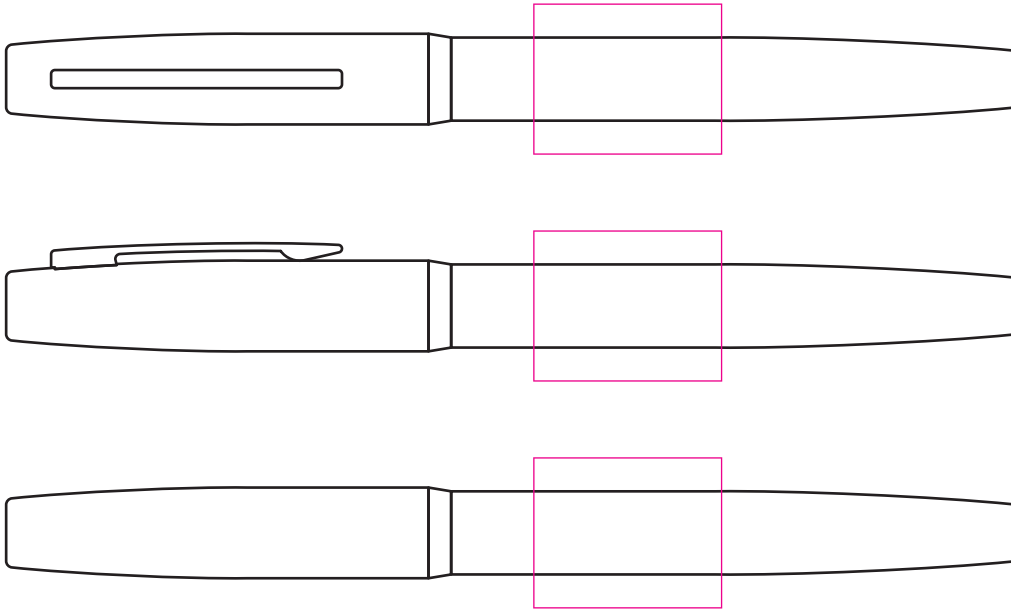

PE9250 - Aspen Rollerpen

Product Dimension(mm): 135x10

Key:

— Max Print Area (Screen) = 25x20mm

Artwork Size = ??