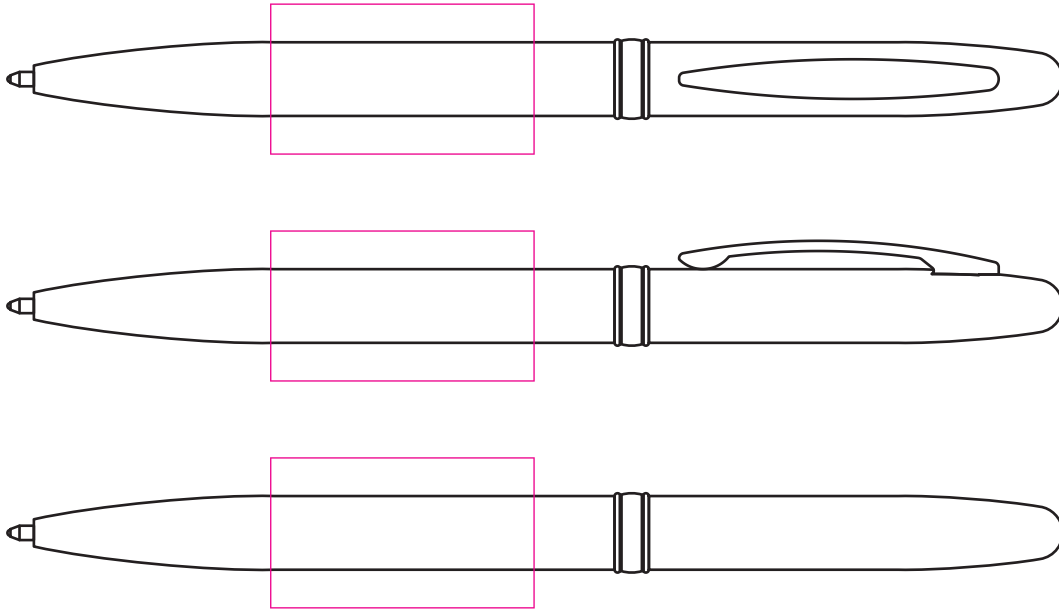

PE9249 - Enterprise Pen

Product Dimension(mm): 136x9

Key:

— Max Print Area (Screen) = 35x20mm

Artwork Size = ??