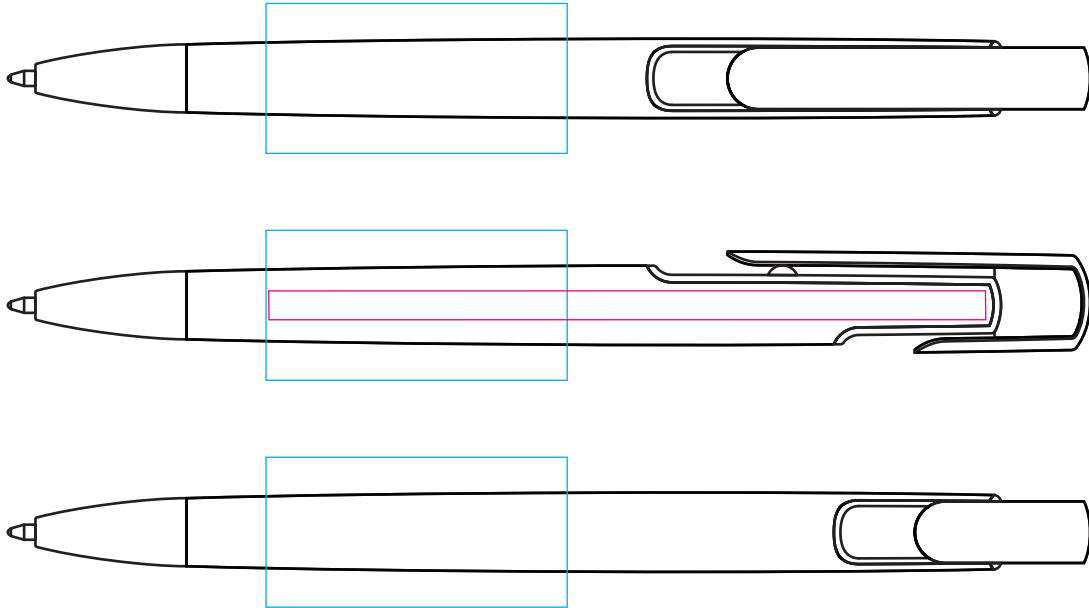

PE9247 - Plaza Pen

Product Dimension(mm): 139x10

Black and White Print Not Available
On This Product

Key:

— Max Print Area (Screen) = 40x20mm

— Max Print Area (Digital) = 95x4mm

Artwork Size = ??