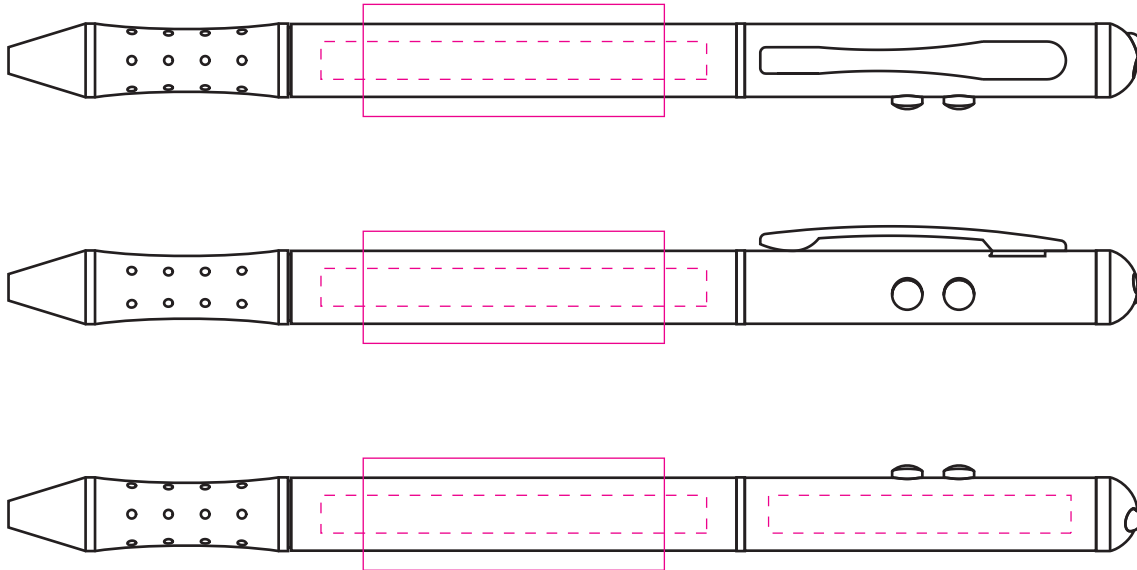

# PE9246 - Blaze Multifunctional Pen

Product Dimension(mm): 138x9

## Key:

- Max Print Area (Screen) = 40x15mm
- - - Max Print Area (Engraved-Barrel) = 51x5mm
- - - Max Print Area (Engraved-Clip) = 40x5mm

Artwork Size = ??