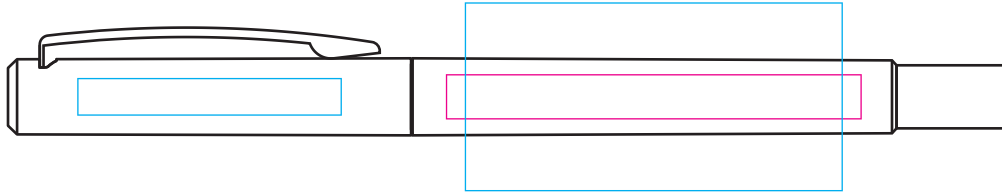

PE9245 - Strata Rollerball

Product Dimension(mm): 131x9

Key:

- Max Print Area (Barrel-Screen) = 50x25mm
- Max Print Area (Barrel-Digital) = 55x6mm
- Max Print Area (Lid-Pad) = 35x5mm

Artwork Size (Barrel) = ??

Artwork Size (Lid) = ??