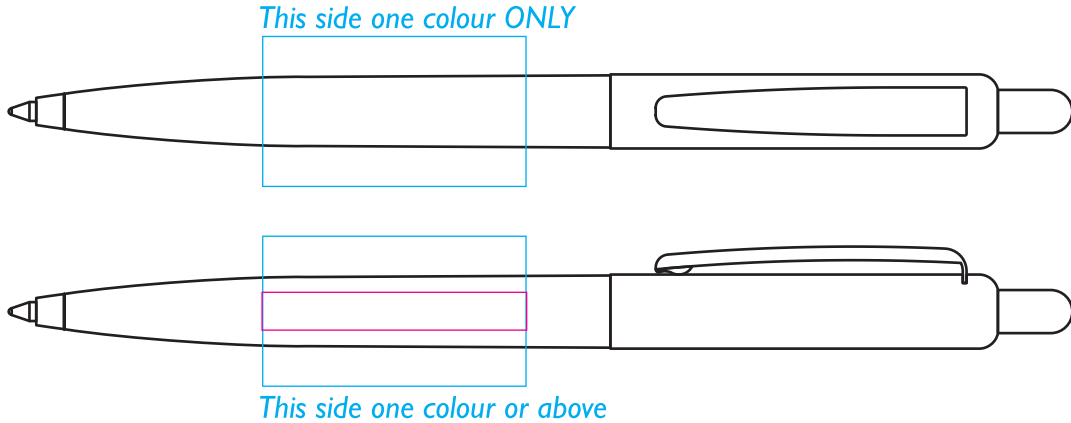

PE9244 - Trend Ballpen

Product Dimension(mm): 136x9

Key:

— Max Print Area (Screen) = 35x20mm

— Max Print Area (Digital) = 35x5mm

Artwork Size = ??