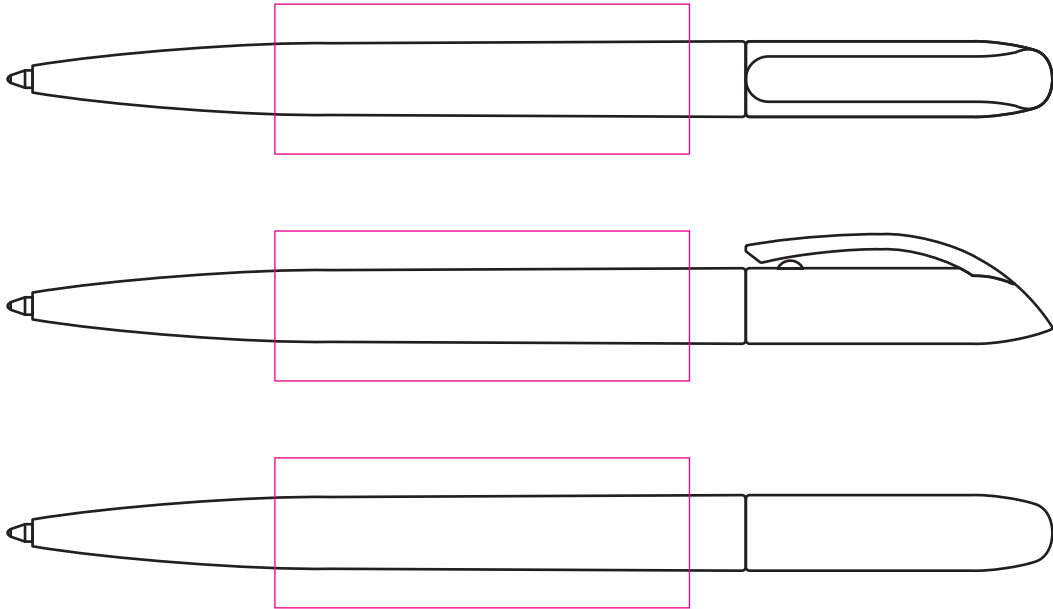

PE9243 - Metro Pen

Product Dimension(mm): 135x9

Key:

— Max Print Area (Screen) = 55x20mm

Artwork Size = ??