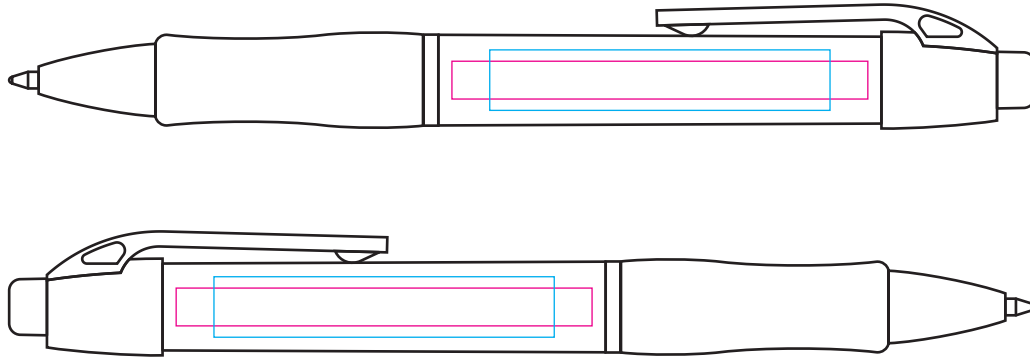

PE9242 - Miami Ballpen

Product Dimension(mm): 137x11

Key:

— Max Print Area (Pad) = 45x8mm

— Max Print Area (Digital) = 55x5mm

Artwork Size (Facing Left) = ??

Artwork Size (Facing Right) = ??