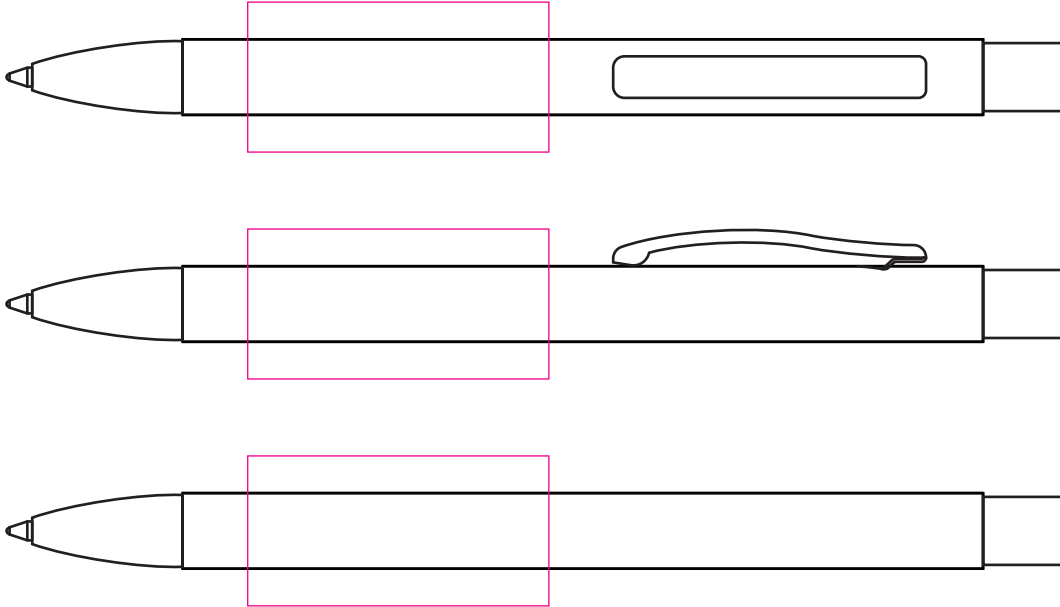

# PE9241 - Reno Ballpen

Product Dimension(mm): 138x9

White Print Not Available  
On This Pen

## Key:

— Max Print Area (Screen) = 40x20mm

Artwork Size = ??