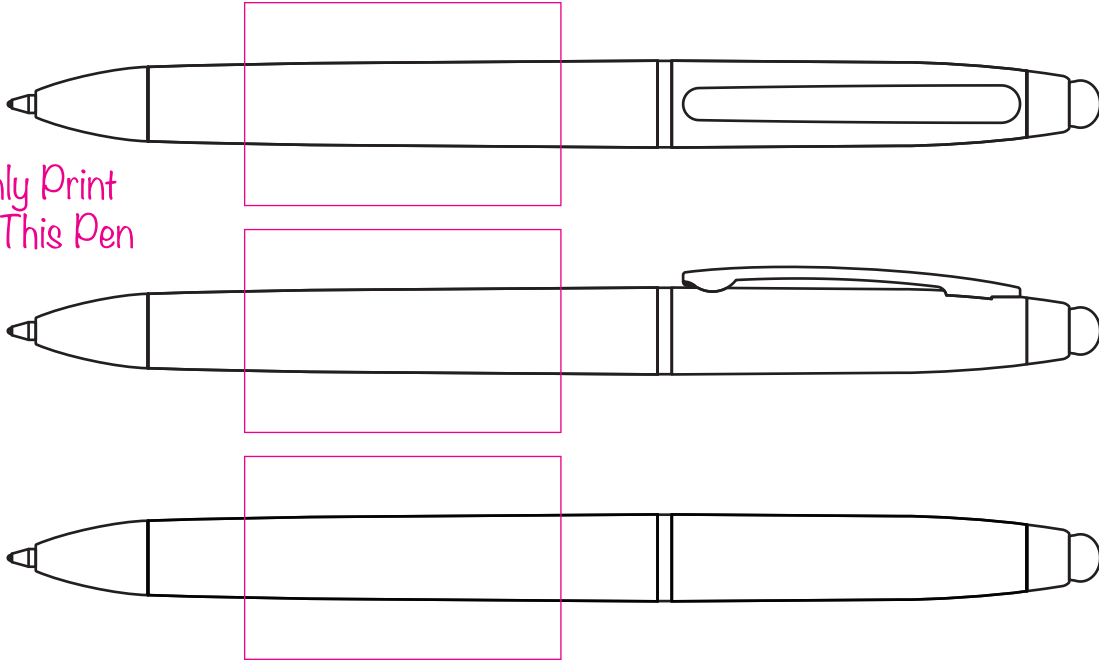

# PE9238 - Agent Stylus Pen

Product Dimension(mm): 144x15

White Print Not Available  
On This Product

We Can Only Print  
1 Colour On This Pen

## Key:

— Max Print Area (Screen - 1 Colour Only) = 42x27mm

Artwork Size = ??