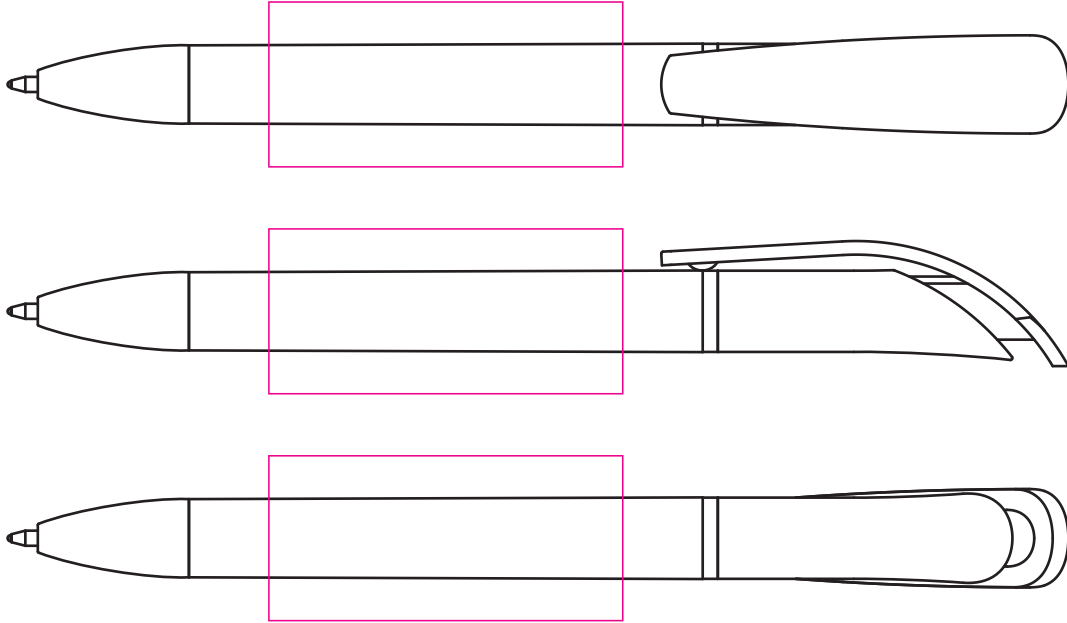

PE9236 - Apollo Ballpen

Product Dimension(mm): 141x16

Key:

— Max Print Area (Screen) = 47x22mm

Artwork Size = ??