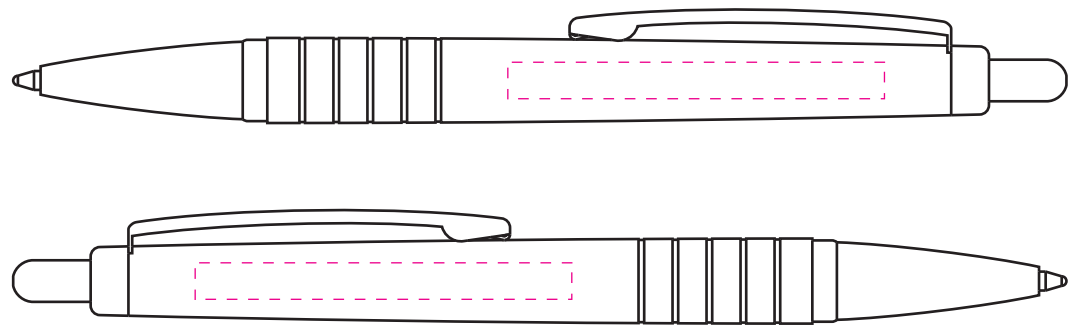

PE9225 - Saturn Pen

Product Dimension(mm): 135x12

Key:

- - - Max Print Area (Engraved) = 50x5mm

Artwork Size (Facing Left) = ??

Artwork Size (Facing Right) = ??