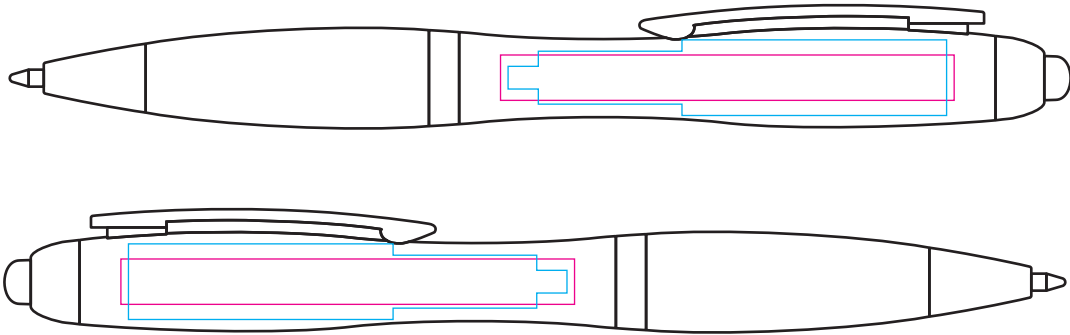

PE7205 - Curvy Stylus

Product Dimension(mm): 140x15

Key:

- Max Print Area (Pad) = 58x10mm
- Max Print Area (Digital) = 60x6mm

Artwork Size (Facing Left) = ??

Artwork Size (Facing Right) = ??