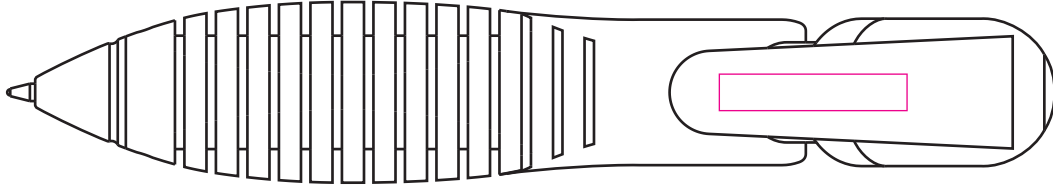

# PE7202 - Funky Grip Pen

Product Dimension(mm): 135x25

## Key:

— Max Print Area (Clip-Pad) = 25x5mm

Artwork Size = ??