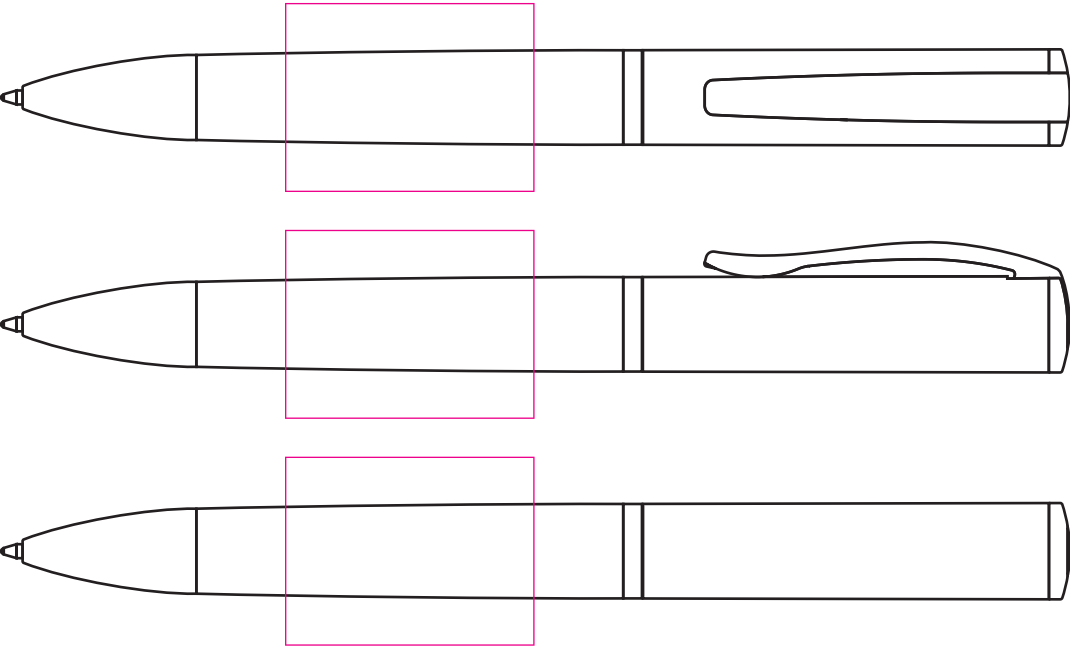

# PE7194 - Matrix Pen Set

Product Dimension(mm): 138x12

Pantone Printing Must Be Checked  
With Production For This Product

*Ballpen*

*Rollerball*

**Key:**

— Max Print Area (Screen) = 33x25mm

Artwork Size (Ballpen) = ??

Artwork Size (Rollerball) = ??