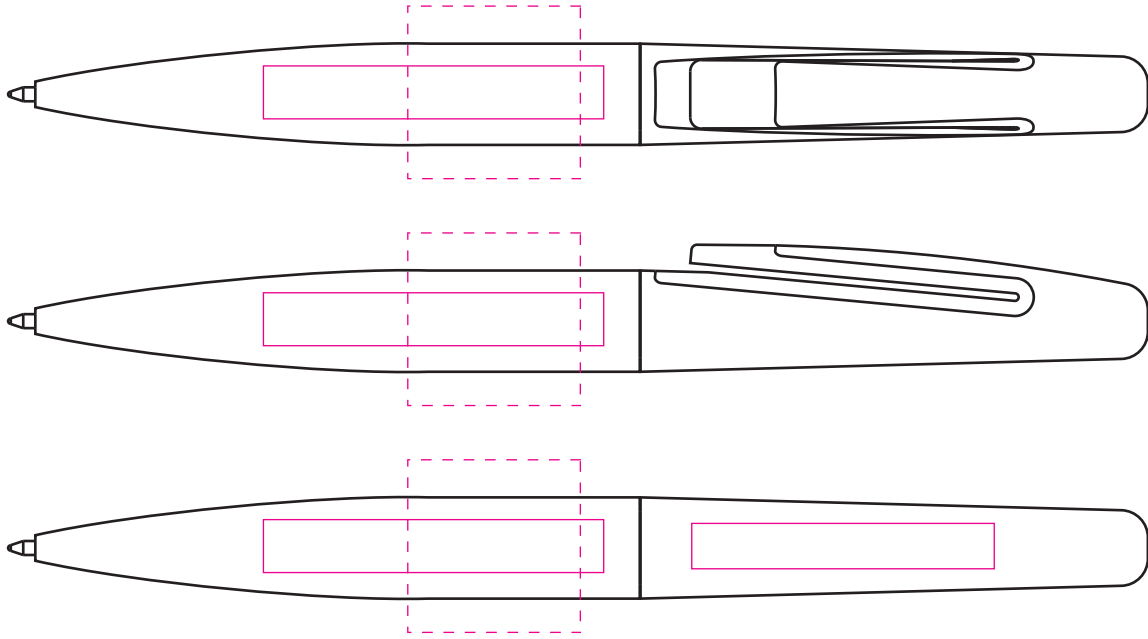

PE7193 - Tokyo Ballpen

Product Dimension(mm): 148x14

Only Engraving Is Available On This Pen
Until Further Notice

Key:

- - - Max Print Area (Screen) = 23x23mm
- Max Print Area (Engraved) = 45x7mm

Artwork Size = ??