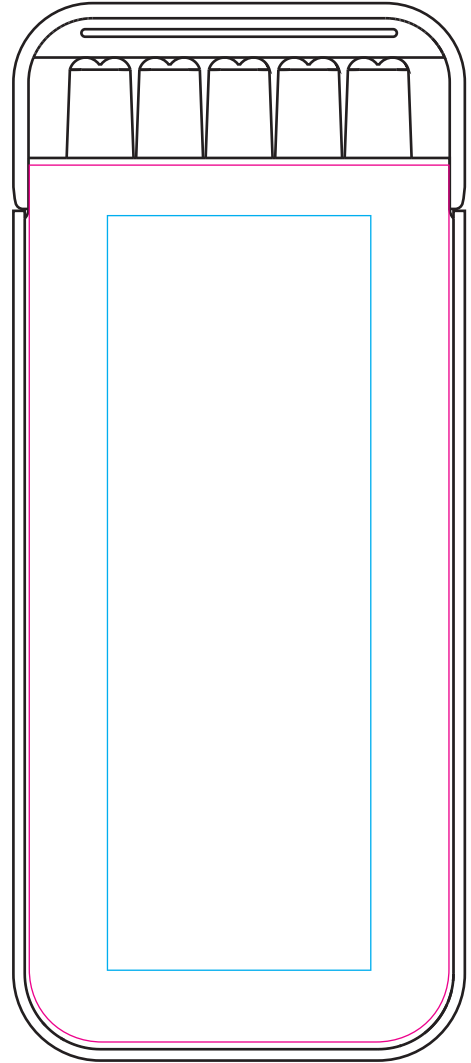

PE7190 - The Set

Product Dimension(mm): 138x60x8

Front

Back

Key:

- Max Print Area (Screen) = 35x100mm
- Max Print Area (Digital) = 55.5x116mm

Artwork Size = ??