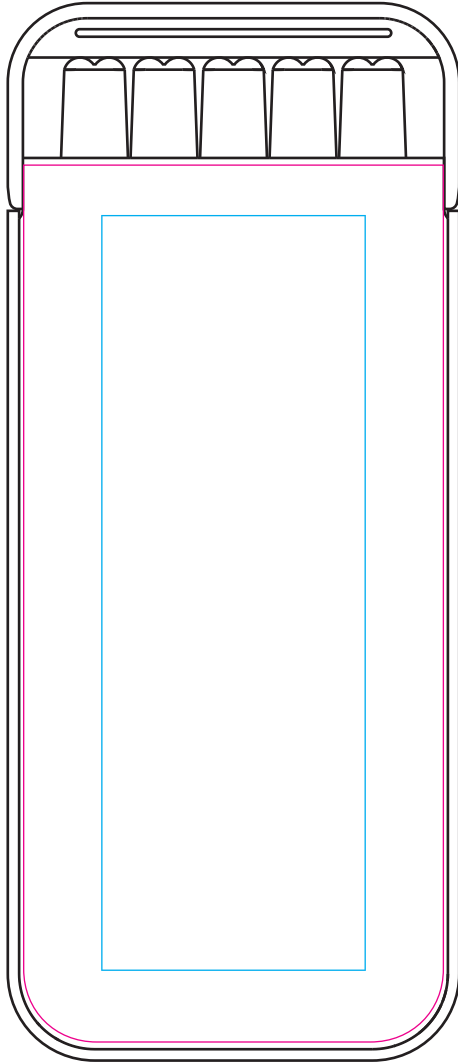

PE7190 - The Set

Product Dimension(mm): 138x60x8

Front

Back

Key:

- Max Print Area (Screen) = 35x100mm
- Max Print Area (Digital) = 55.5x116mm

Artwork Size = ??