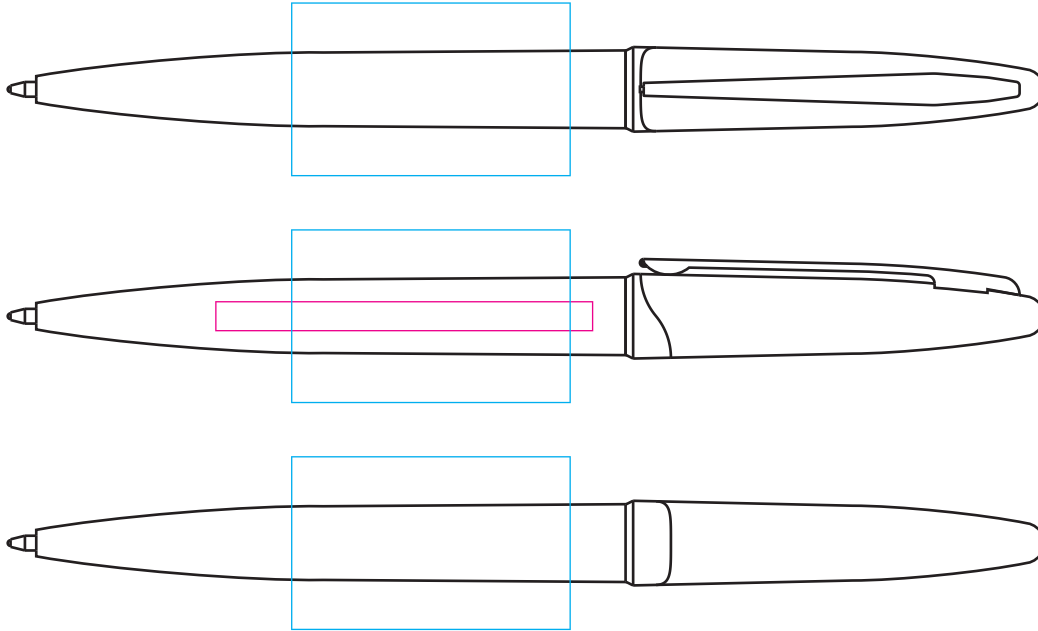

PE7187 - Smart Pen

Product Dimension(mm): 132x10

Key:

— Max Print Area (Screen) = 37x23mm

— Max Print Area (Digital) = 50x4mm

Artwork Size = ??