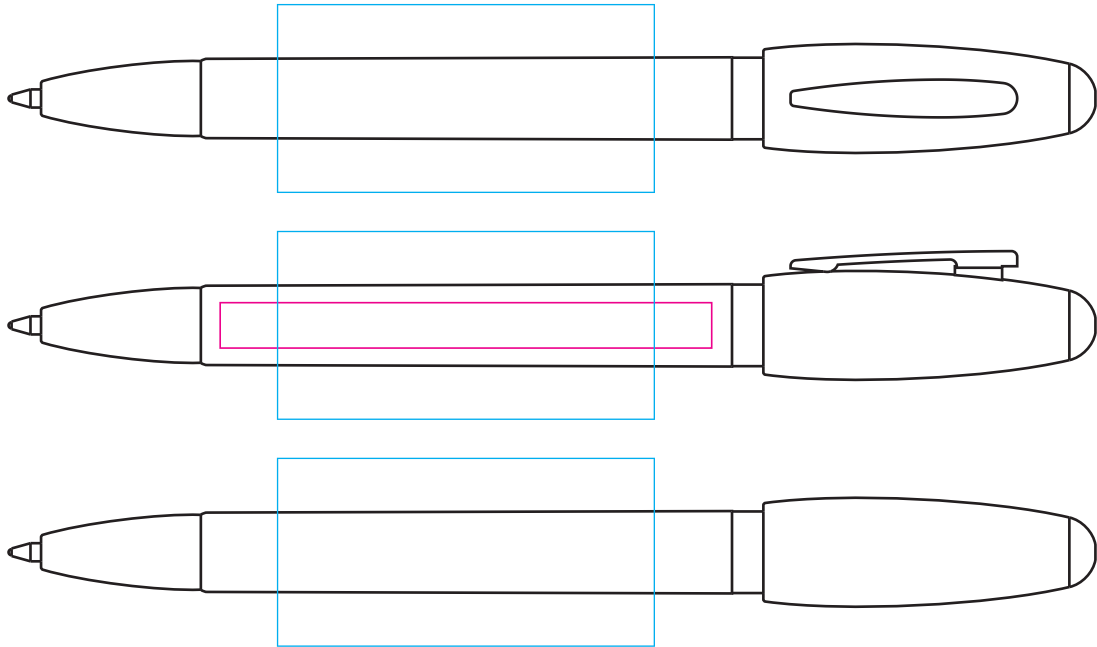

PE7186W - White Pilot Pen

Product Dimension(mm): 140x12

Key:

— Max Print Area (Screen) = 50x25mm

— Max Print Area (Digital) = 50x25mm

Artwork Size = ??