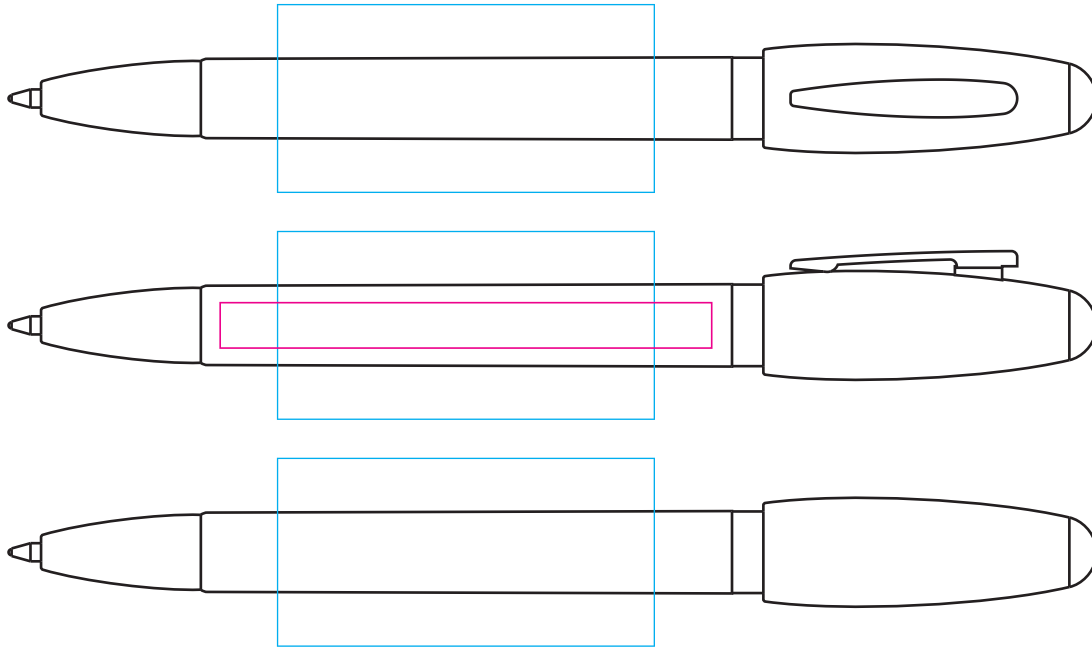

PE7186 - Pilot Pen

Product Dimension(mm): 140x12

White Print Not Available
On This Product

Key:

— Max Print Area (Screen) = 50x25mm

— Max Print Area (Digital) = 65x6mm

Artwork Size = ??