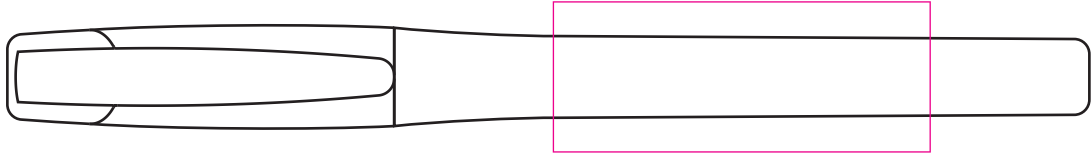

PE7185 - Splash Highlighter Pen

Product Dimension(mm): 142x12

Key:

— Max Print Area (Screen) = 50x20mm

Artwork Size = ??