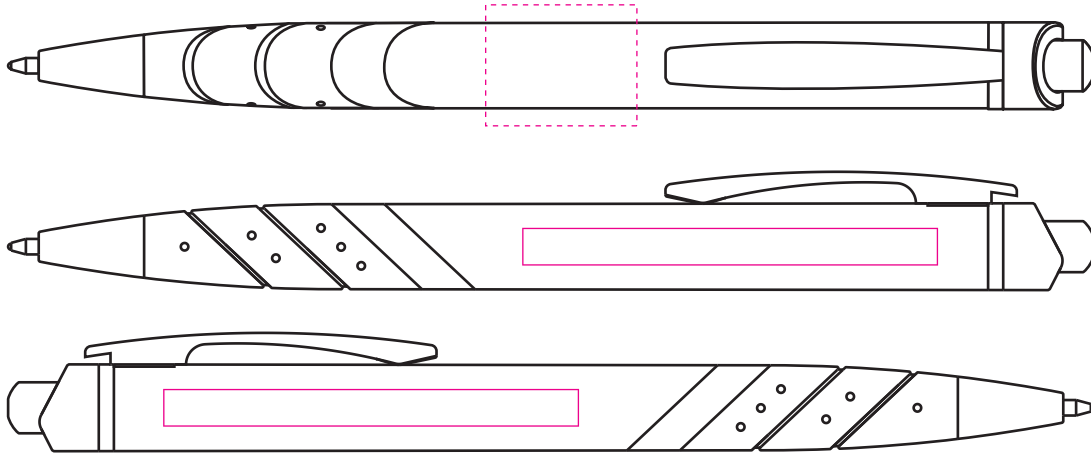

# PE7184 - Florida Pen

Product Dimension(mm): 145x12

## Key:

— Max Print Area (Pad/Digital) = 55x5mm

- - - Max Print Area (Screen) = 20x16mm

Artwork Size (In-Line With Clip) = ??

Artwork Size (Facing Left) = ??

Artwork Size (Facing Right) = ??