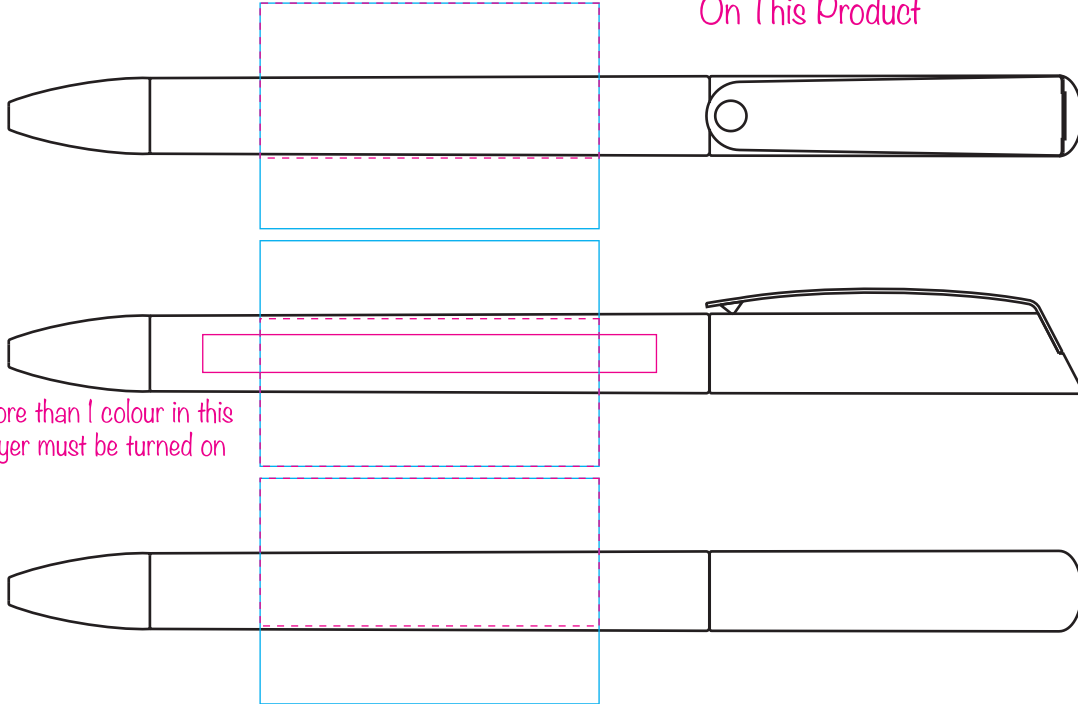

PE7180 - Topspin Glossy Pen

Product Dimension(mm): 135x10

Dotted pink skyline denotes maximum print area for artworks over one colour

*White Print Not Available
On This Product*

When printed in more than 1 colour in this position the 'nib' layer must be turned on

Key:

- Max Print Area (Screen) = 45x30mm
- Max Print Area (Digital) = 60x5mm

Artwork Size = ??