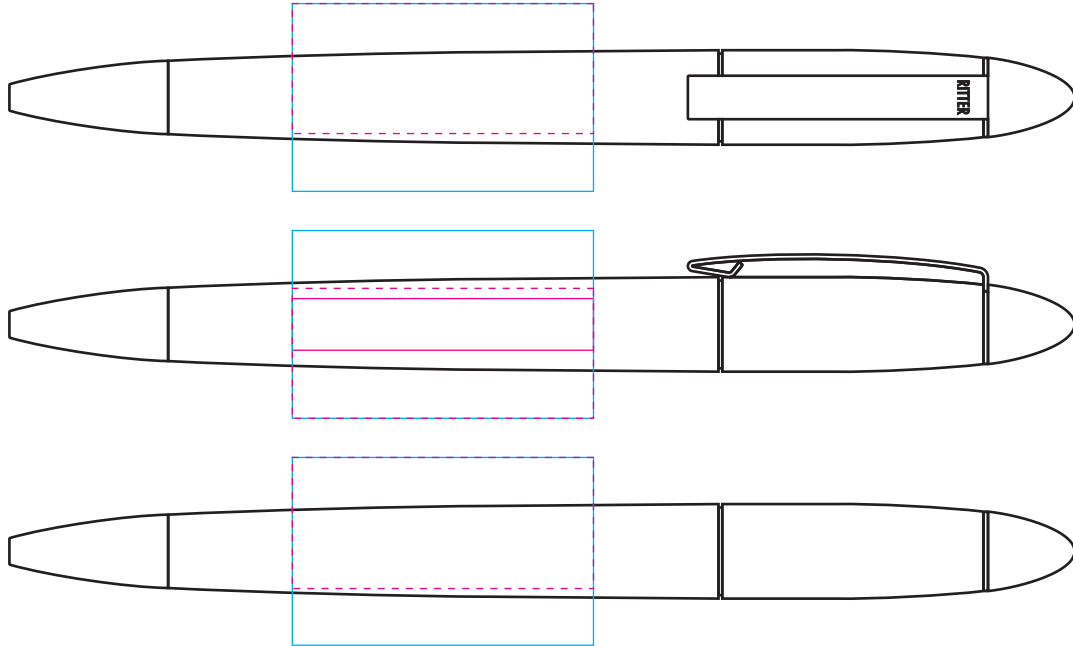

PE7175 - Cuban Ballpen

Product Dimension(mm): 140x13

Dotted pink keyline denotes maximum print area for artworks over one colour

Key:

— Max Print Area (Screen) = 40x25mm

— Max Print Area (Digital) = 40x7mm

Artwork Size = ??