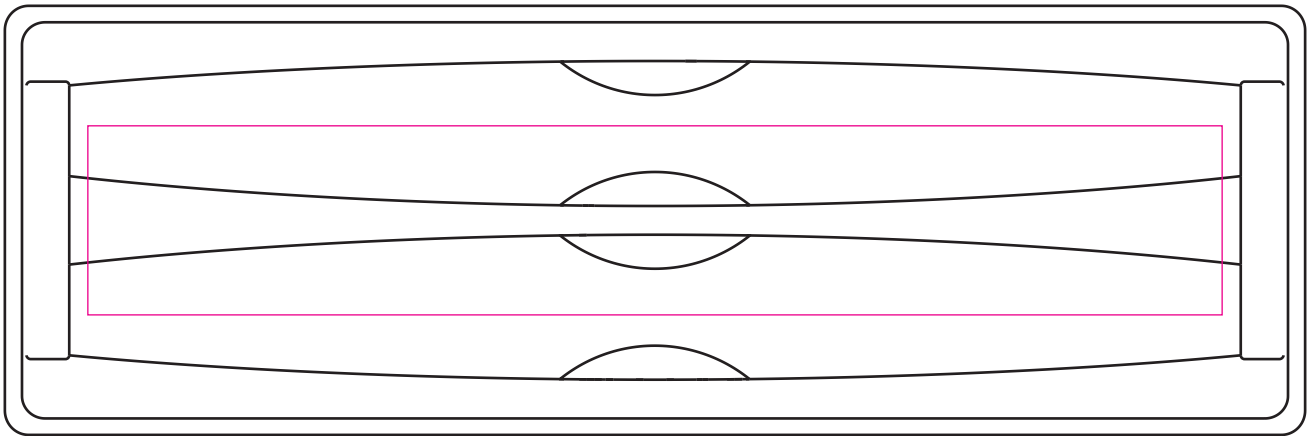

# PE7172 - Curvy Pen & Pencil Set

Product Dimension(mm): 140x15

Pen

Pencil

## Key:

- Max Print Area (Barrel-Pad) = 58x10mm
- Max Print Area (Barrel-Digital) = 60x6mm
- Max Print Area (Box) = 150x25mm

Artwork Size (Pen-Facing Left) = ??  
Artwork Size (Pen-Facing Right) = ??  
Artwork Size (Pencil-Facing Left) = ??  
Artwork Size (Pencil-Facing Right) = ??  
Artwork Size (Box) = ??