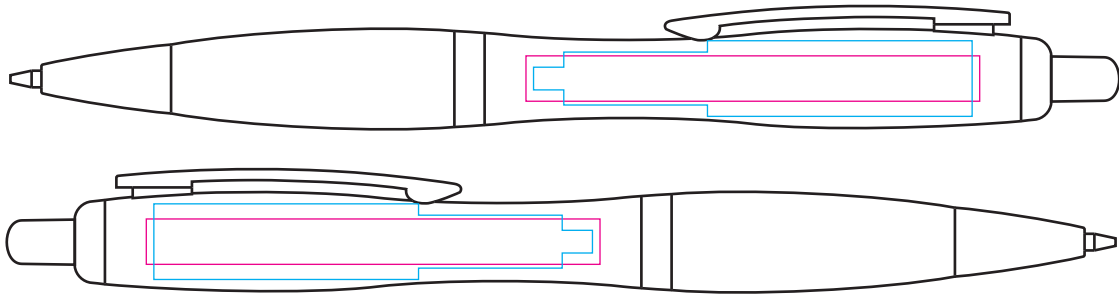

# PE7172 - Curvy Pen & Pencil Set

Product Dimension(mm): 140x15

Pen

Pencil

## Key:

- Max Print Area (Barrel-Pad) = 58x10mm
- Max Print Area (Barrel-Digital) = 60x6mm
- Max Print Area (Box) = 150x25mm

Artwork Size (Pen-Facing Left) = ??  
Artwork Size (Pen-Facing Right) = ??  
Artwork Size (Pencil-Facing Left) = ??  
Artwork Size (Pencil-Facing Right) = ??  
Artwork Size (Box) = ??