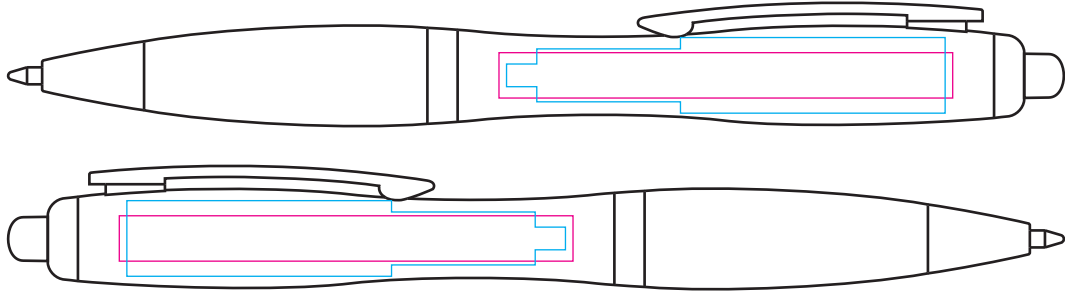

# PE7172 - Curvy Pen & Pencil Set

Product Dimension(mm): 140x15

Pen

Pencil

## Key:

- Max Print Area (Barrel-Pad) = 58x10mm
- Max Print Area (Barrel-Digital) = 60x6mm
- Max Print Area (Box) = 150x25mm

Artwork Size (Pen-Facing Left) = ??  
Artwork Size (Pen-Facing Right) = ??  
Artwork Size (Pencil-Facing Left) = ??  
Artwork Size (Pencil-Facing Right) = ??  
Artwork Size (Box) = ??