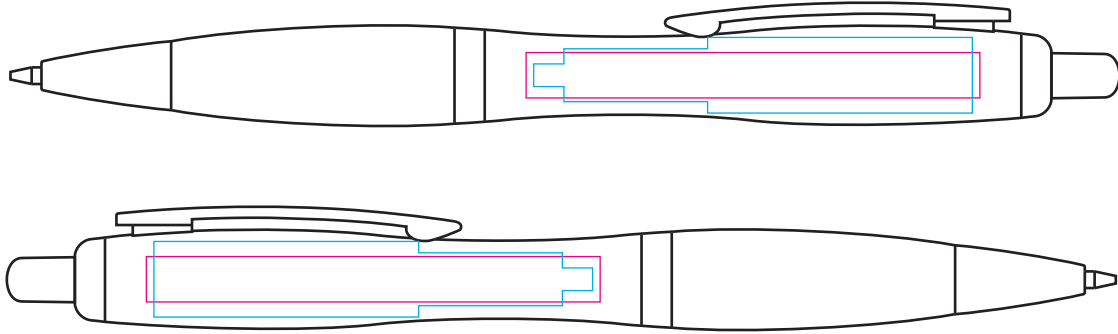

# PE7171 - Curvy Mechanical Pencil

Product Dimension(mm): 140x15

## Key:

- Max Print Area (Barrel-Pad) = 58x10mm
- Max Print Area (Barrel-Digital) = 60x6mm

Artwork Size (Facing Left) = ??

Artwork Size (Facing Right) = ??