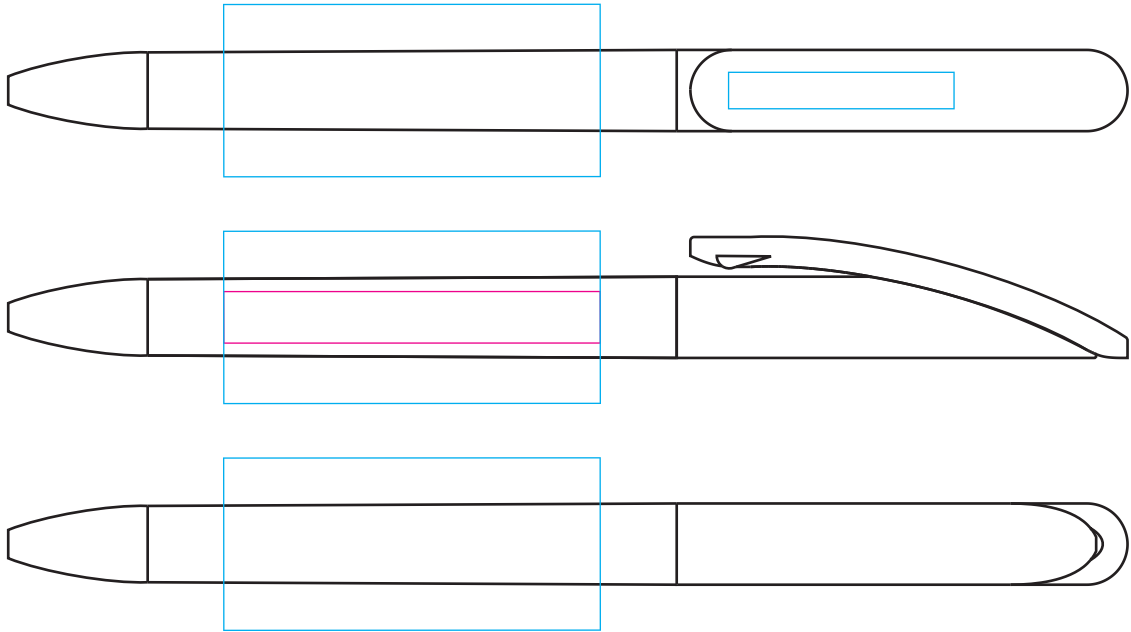

PE7168 - Festival Ballpen

Product Dimension(mm): 150x10

Key:

- Max Print Area (Barrel-Screen) = 50x23mm
- Max Print Area (Barrel-Digital) = 50x7mm
- Max Print Area (Clip-Pad) = 30x5mm

Artwork Size (Barrel) = ??

Artwork Size (Clip) = ??