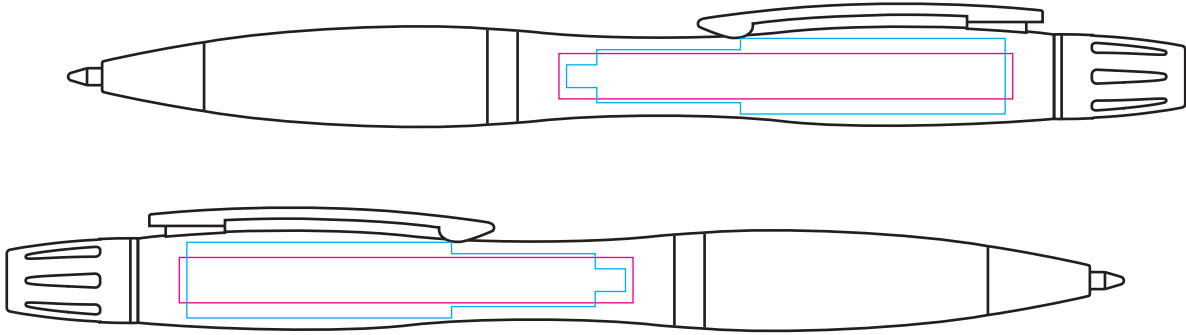

PE7160 - Curvy Highlighter

Product Dimension(mm): 145x15

Key:

- Max Print Area (Pad) = 58x10mm
- Max Print Area (Digital) = 60x6mm

Artwork Size (Facing Left) = ??

Artwork Size (Facing Right) = ??