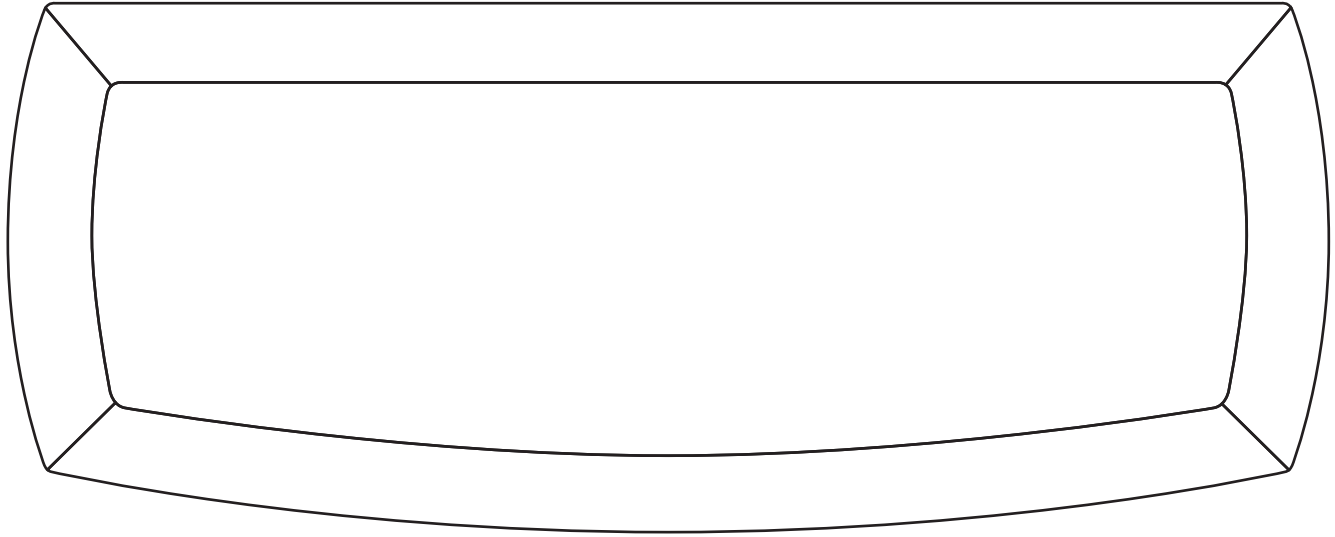

PE7147 - Panache Double Pen Box

Product Dimension(mm): 175x73x30

Key:

— Max Print Area = ??

Artwork Size = ??