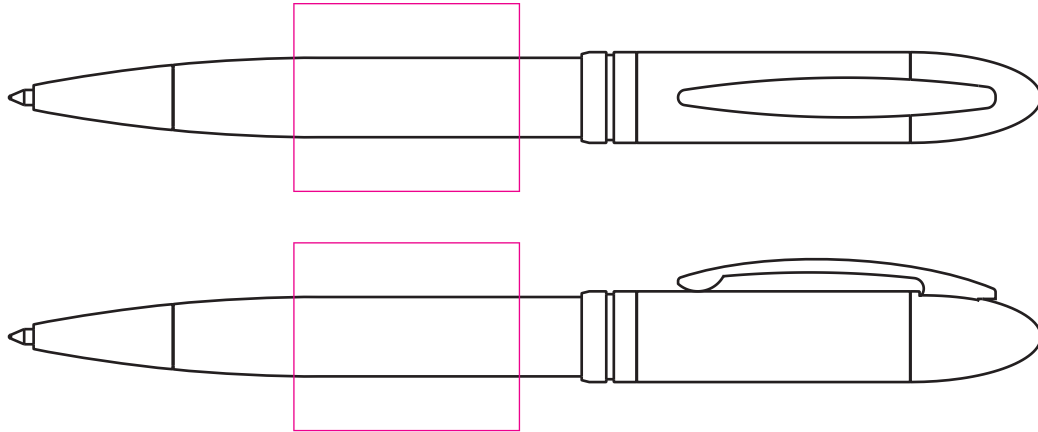

PE7143 - Alliance Ballpen

Product Dimension(mm): 132x12

Pantone Printing Must Be Checked
With Production For This Product

Key:

— Max Print Area (Screen) = 30x25mm

Artwork Size = ??