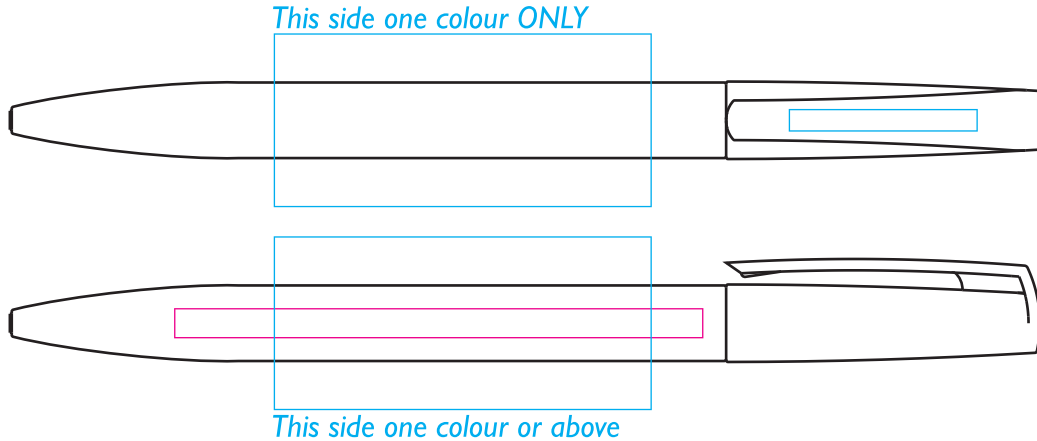

# PE7138 - Twisty Ballpen

Product Dimension(mm): 135x10

## Key:

- Max Print Area (Barrel-Screen) = 50x23mm
- Max Print Area (Barrel-Digital) = 70x4mm
- Max Print Area (Clip-Pad) = 25x3mm

Artwork Size (Barrel) = ??

Artwork Size (Clip) = ??