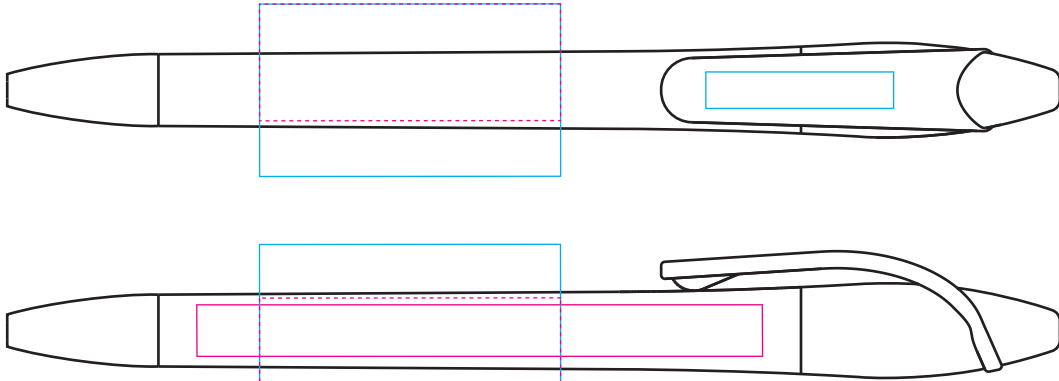

PE7137 - Kingston Ballpen

Product Dimension(mm): 138x9

Dotted pink keyline denotes maximum print area for artworks over one colour

If A/W is more than 1 Colour and to be printed in this position then the 'Nib' layer must be turned on

Key:

- Max Print Area (Barrel-Screen) = 40x23mm
- Max Print Area (Barrel-Digital) = 75x7mm
- Max Print Area (Clip-Pad) = 25x5mm

Artwork Size (Barrel) = ??

Artwork Size (Clip) = ??