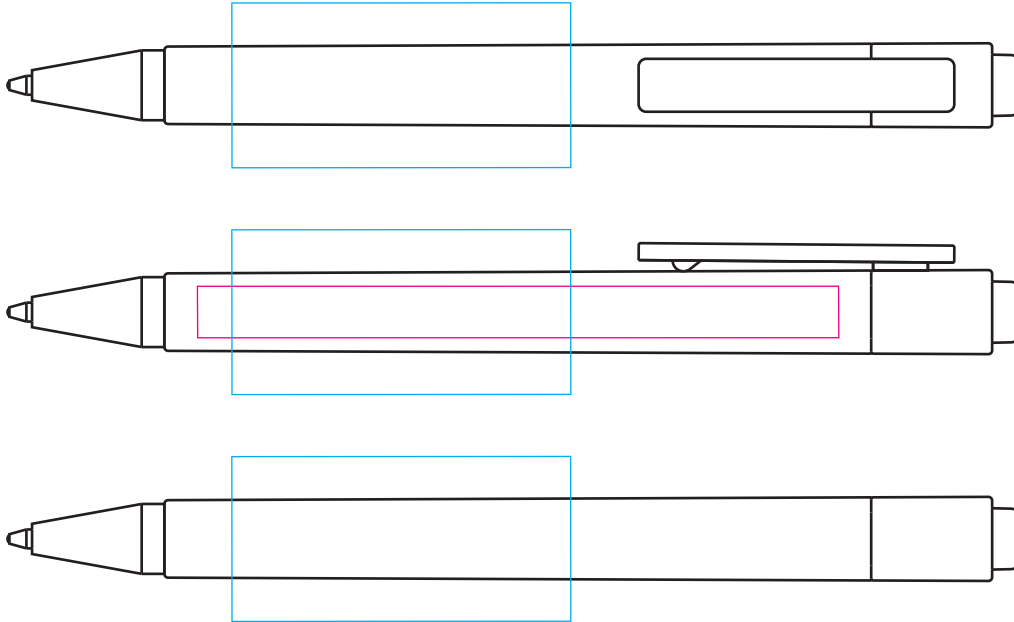

# PE7135F - Frosted Calypso Ballpen

Product Dimension(mm): 130x10

## Key:

— Max Print Area (Screen) = 45x22mm

— Max Print Area (Digital) = 85x7mm

Artwork Size = ??