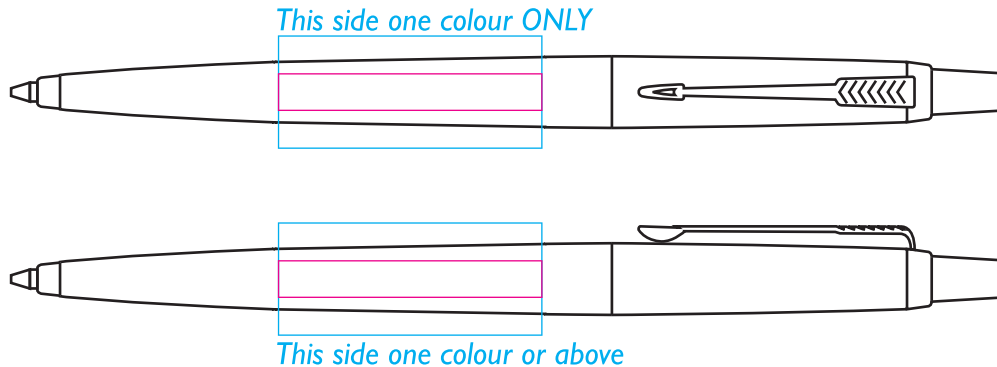

PE7126 - Parker Jotter Steel Ballpen

Product Dimension(mm): 130x9

Key:

— Max Print Area (Screen) = 35x15mm

— Max Print Area (Engraved) = 35x5mm

Artwork Size = ??