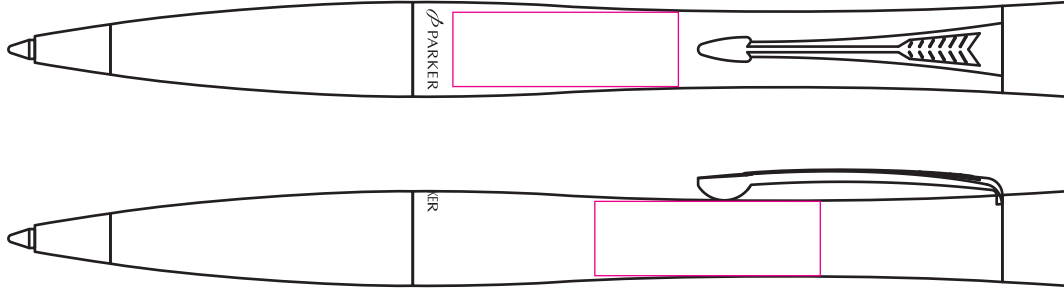

PE7123 - Parker Urban Ballpen

Product Dimension(mm): 135x9

Only Engraving Is Available On This Pen

Key:

— Max Print Area (Engraved - Side1) = 30x10mm

— Max Print Area (Engraved - Side2) = 30x10mm

Artwork Size = ??