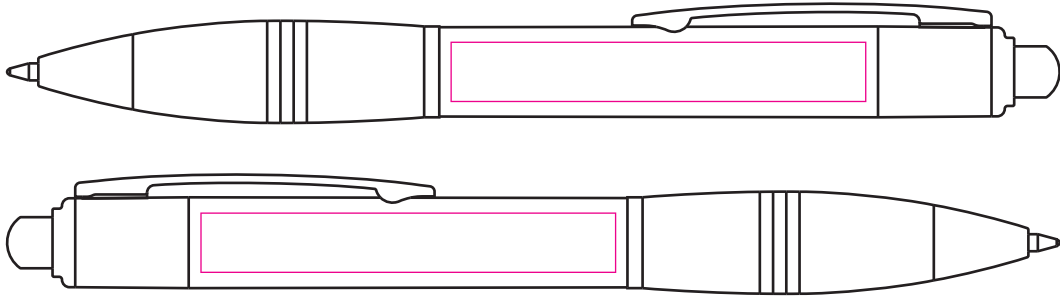

PE7096 - Alto Ballpen

Product Dimension(mm): 140x10

Key:

— Max Print Area (Pad) = 55x8mm

Artwork Size(Side1) = ??

Artwork Size(Side2) = ??