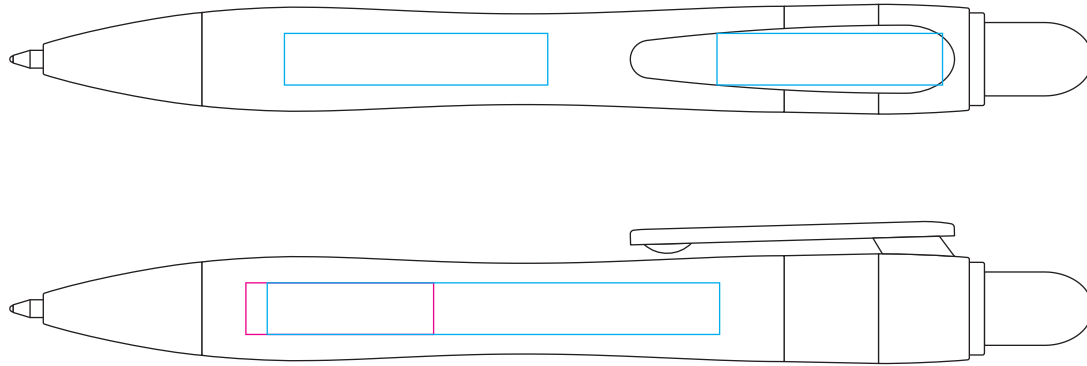

# PE7092 - Mika Ballpen - White

Product Dimension(mm): 140x10

## Key:

— Max Print Area Barrel Below Clip (Pad) = 35x7mm

— Max Print Area Barrel Side (Pad) = 60x7mm

— Max Print Area (Digital) = 25x7mm

— Clip (Pad) = 30x7mm

Artwork Size Barrel = ??

Artwork Size Clip = ??