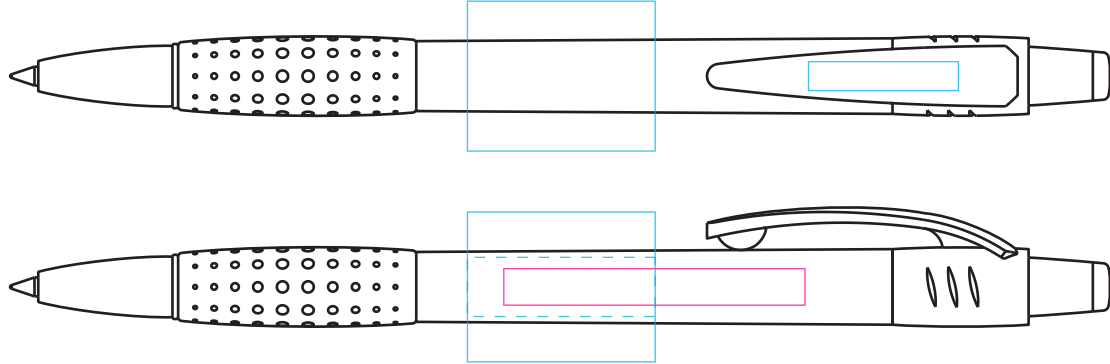

PE7080 - Krypton Pen

Product Dimension(mm): 140x9

Key:

- Max Print Area (Barrel-Screen-1 col) = 25x20mm
- - - Max Print Area (Barrel-Screen-2 col) = 25x8mm
- Max Print Area (Barrel-Digital) = 40x5mm
- Max Print Area (Clip) = 20x4mm

Artwork Size (Barrel) = ??

Artwork Size (Clip) = ??