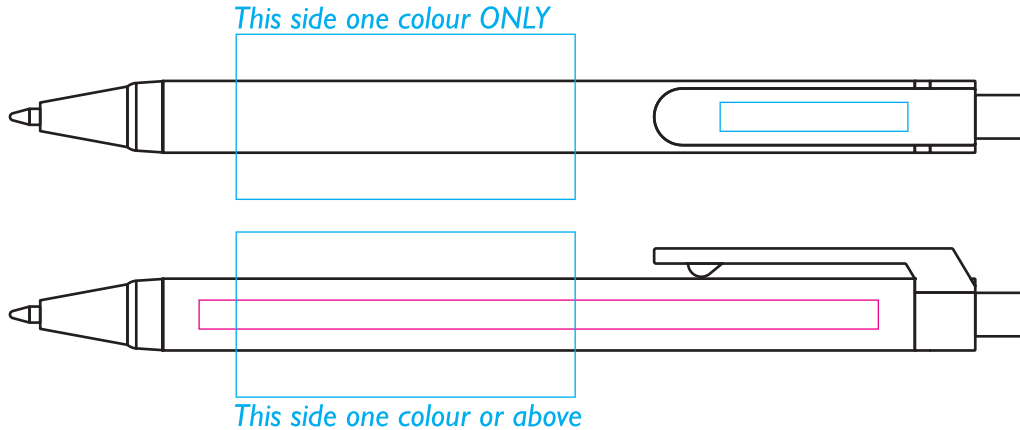

# PE7035 - Value Ballpen

Product Dimension(mm): 130x13

## Key:

- Max Print Area (Barrel-Screen) = 45x22mm
- Max Print Area (Barrel-Digital) = 90x4mm
- Max Print Area (Clip-Pad) = 25x4mm

Artwork Size (Barrel) = ??

Artwork Size (Clip) = ??