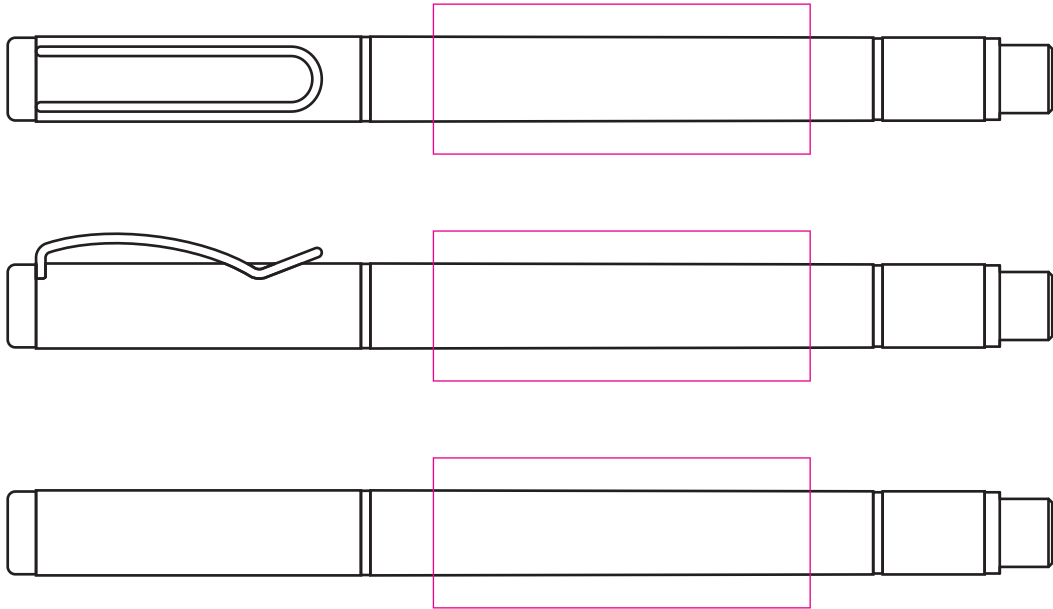

PE7000 - Dynamic Highlighter Pen

Product Dimension(mm): 140x10

Key:

— Max Print Area (Screen) = 50x20mm

Artwork Size = ??