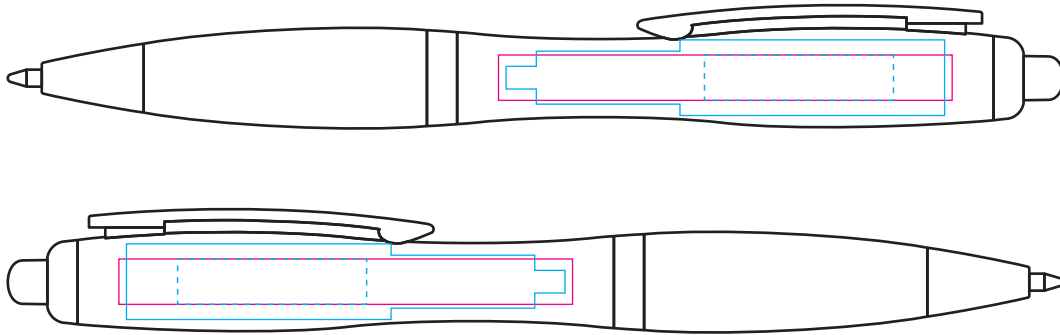

# PE6605 - Metal Curvy Ballpen

Product Dimension(mm): 140x15

## Key:

- Max Print Area (Pad) = 58x10mm
- Max Print Area (Digital) = 60x6mm
- - - Max Print Area (Engraved) = 25x6mm

Artwork Size (Facing Left) = ??

Artwork Size (Facing Right) = ??