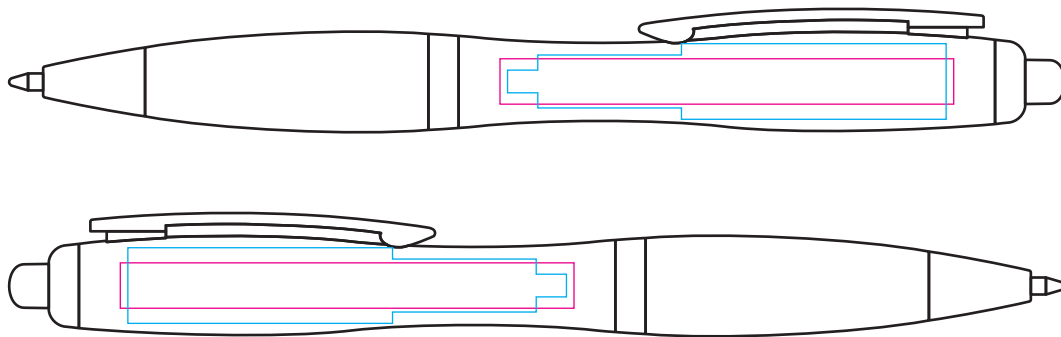

# PE6600F - Frosted Curvy Ballpen

Product Dimension(mm): 140x15

## Key:

- Max Print Area (Pad) = 58x10mm
- Max Print Area (Digital) = 60x6mm

Artwork Size (Facing Left) = ??

Artwork Size (Facing Right) = ??