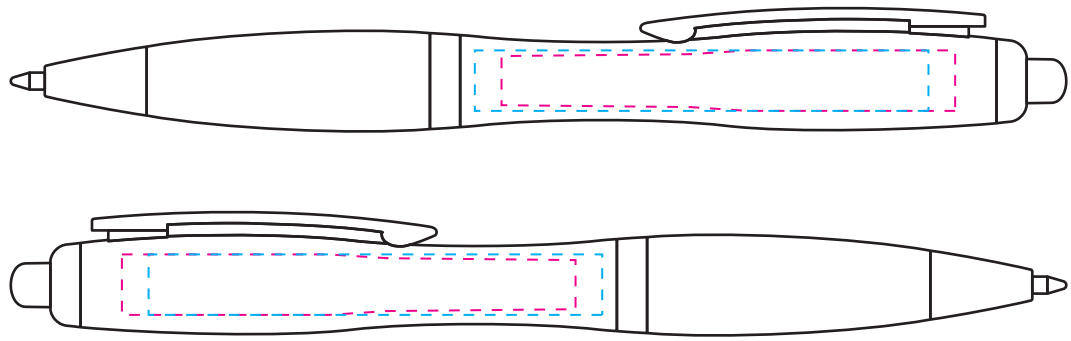

# PE6600 - Curvy Ballpen

Product Dimension(mm): 140x15

**Minimum Print Restrictions (Pad)**

Line thickness (0.3mm) 

Reversed Line (0.3mm) 

Text (6pt)  AEIOU

Reversed Text (10pt)  AEIOU

Any lines or text below these restrictions will result in a loss of detail when printed

**Minimum Print Restrictions (Digital)**

Line thickness (0.2mm) 

Reversed Line (0.2mm) 

Text (3pt)  AEIOU

Reversed Text (4pt)  AEIOU

Any lines or text below these restrictions will result in a loss of detail when printed

**Actual Artwork Size(s):**

Facing Left = - - - - -

Facing Right = - - - - -

**Please read carefully:**

N/A

## Available Print Area(s):

- - - - - Pad = 60x8mm

- - - - - Digital = 60x8mm