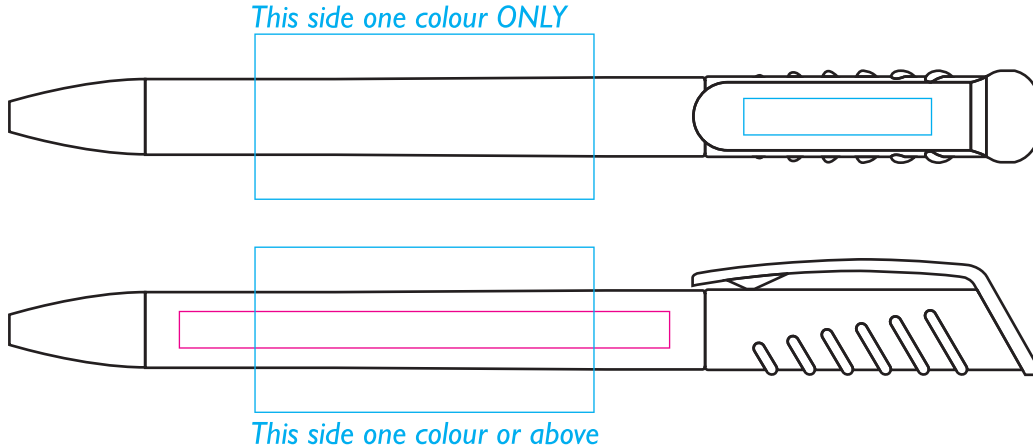

PE6505 - Topspin Ballpen

Product Dimension(mm): 135x10

Key:

- Max Print Area (Barrel-Screen) = 45x22mm
- Max Print Area (Barrel-Digital) = 65x5mm
- Max Print Area (Clip-Pad) = 25x5mm

Artwork Size (Barrel) = ??

Artwork Size (Clip) = ??