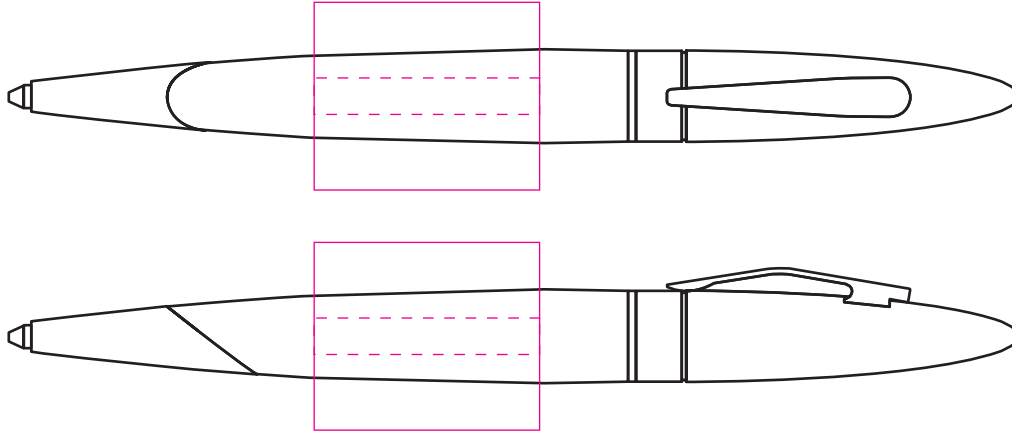

# PE6496 - Bullet Pen

Product Dimension(mm): 125x15

## Key:

- Max Print Area (Screen) = 30x25mm
- - - Max Print Area (Engraved) = 30x5mm

Artwork Size = ??