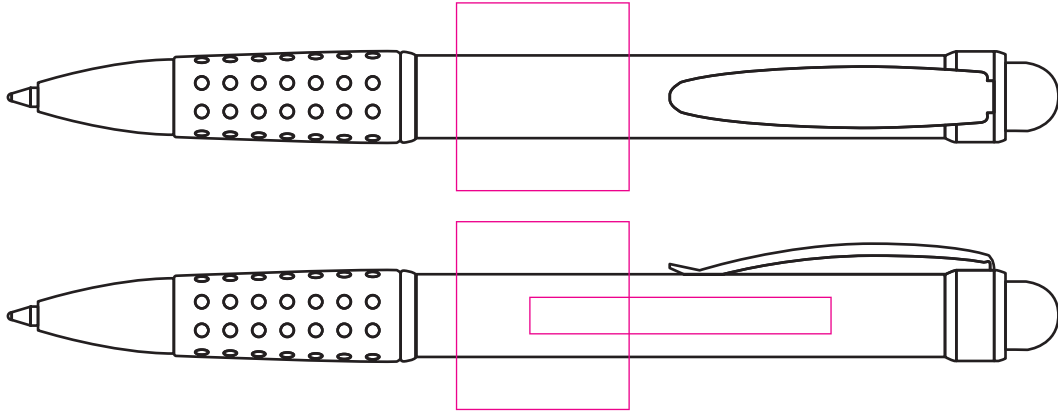

PE6460 - Cirrus Ballpen

Product Dimension(mm): 140x12

Key:

— Max Print Area (Barrel-Screen) = 23x25mm

— Max Print Area (Barrel-Pad) = 40x5mm

Artwork Size = ??