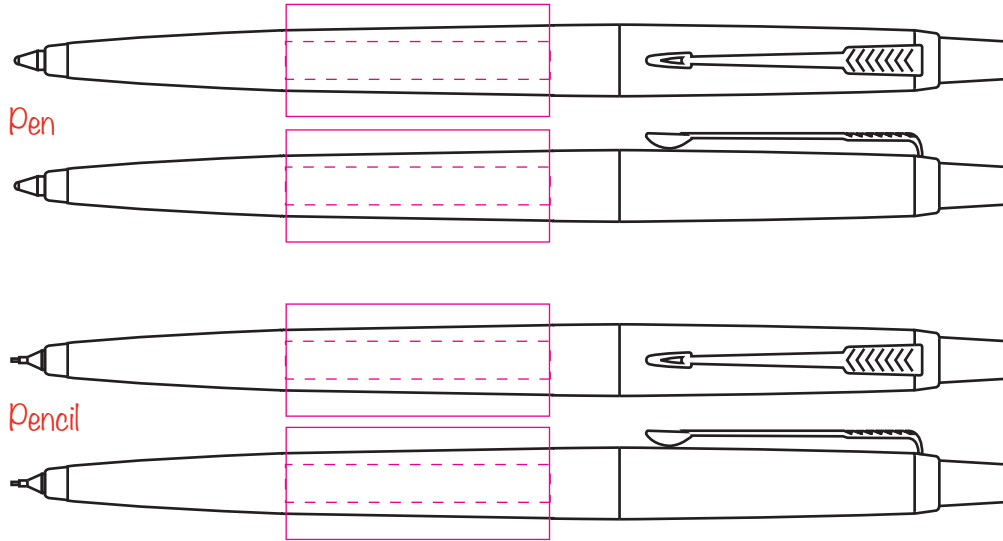

# PE6430 - Parker Jotter Stainless Steel Set

Product Dimension(mm): 130x9mm

Pen

Pencil

## Key:

— Max Print Area (Screen) = 35x15mm

- - - Max Print Area (Engraved) = 35x5mm

Artwork Size (Pen) = ??

Artwork Size (Pencil) = ??