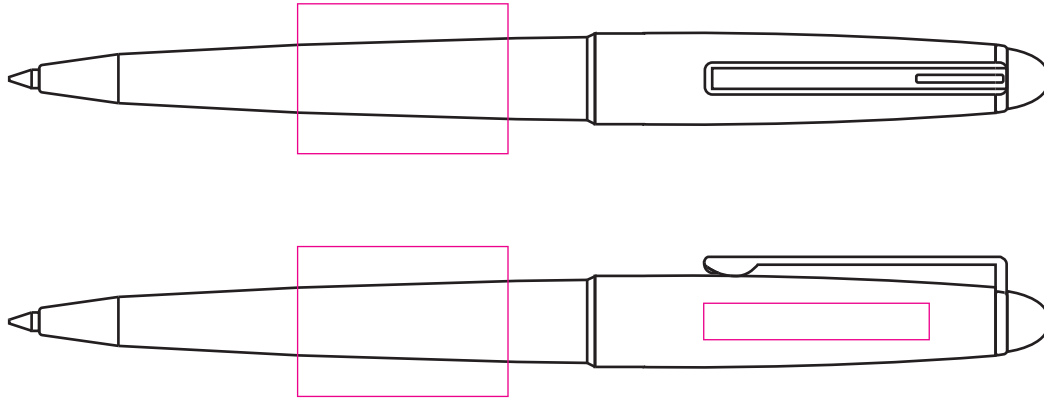

PE6410 - Silver Coloured Alpine Pen

Product Dimension(mm): 134x10

Key:

- Max Print Area (Barrel-Screen) = 28x20mm
- Max Print Area (Clip-Pad) = 30x5mm

Artwork Size (Barrel) = ??

Artwork Size (Clip) = ??